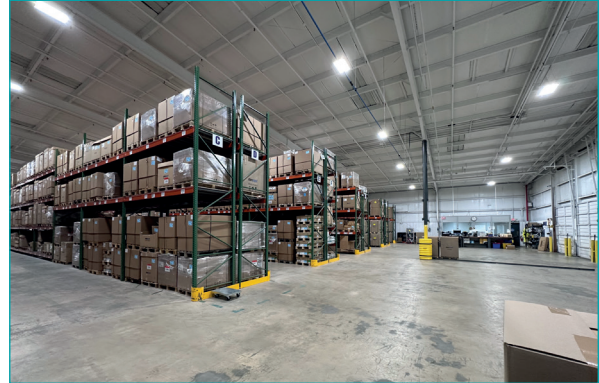

alfatec industries LP

→ **Office Address:**

2109 W Market St., STE 151
Johnson City, TN 37604

→ **Distribution Center:**

611 Wesinpar
Johnson City, TN 37604